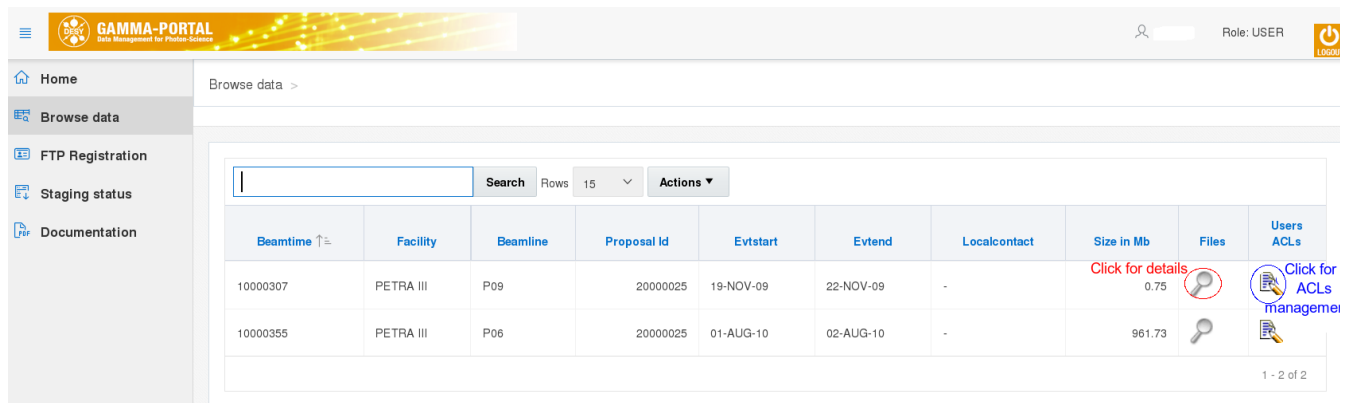

# The Gamma Portal

The [Gamma Portal](#) is a web portal for downloading and managing data taken at the PETRA-III accelerator or by PETRA-III scientists at other light sources. There are two versions of the portal which are both actively maintained. The older one manages data handled using the storage system in production until March 2015. The new one manages data taken with the new data acquisition and storage system that went productive in April 2015.

- Home page

- Users search files with the help of Gamma-Portal. They can inspect the metadata associated with selected files. The view 'Browse data' in the Portal displays an overview on the datasets in dCache or in Filesystem.

- **FTP-Configuration. Downloading beam time data**

Access to beamtime data from outside DESY is provided via an authenticated FTP service. This allows you to download your data even while the experiment is still running.