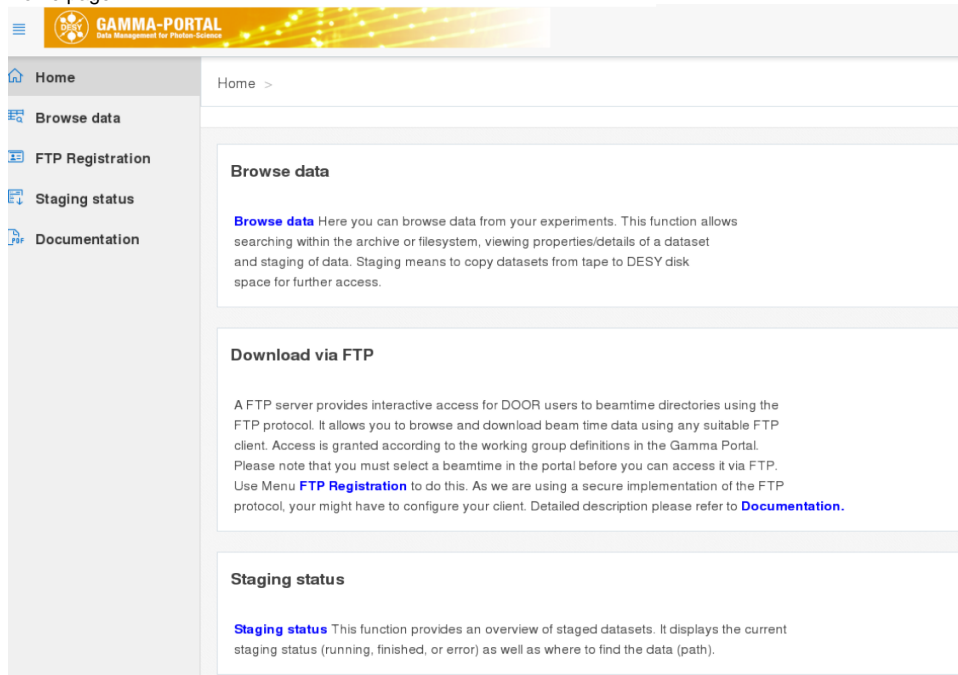

The Gamma Portal

The [Gamma Portal](#) is a web portal for downloading and managing data taken at the PETRA-III accelerator or by PETRA-III scientists at other light sources. There are two versions of the portal which are both actively maintained. The older one manages data handled using the storage system in production until March 2015. The new one manages data taken with the new data acquisition and storage system that went productive in April 2015.

- Home page

- Users search files with the help of Gamma-Portal. They can inspect the metadata associated with selected files. The view 'Browse data' in the Portal displays an overview on the datasets in dCache or in Filesystem.

- **FTP-Configuration. Downloading beam time data**

Access to beamtime data from outside DESY is provided via an authenticated FTP service. This allows you to download your data even while the experiment is still running.