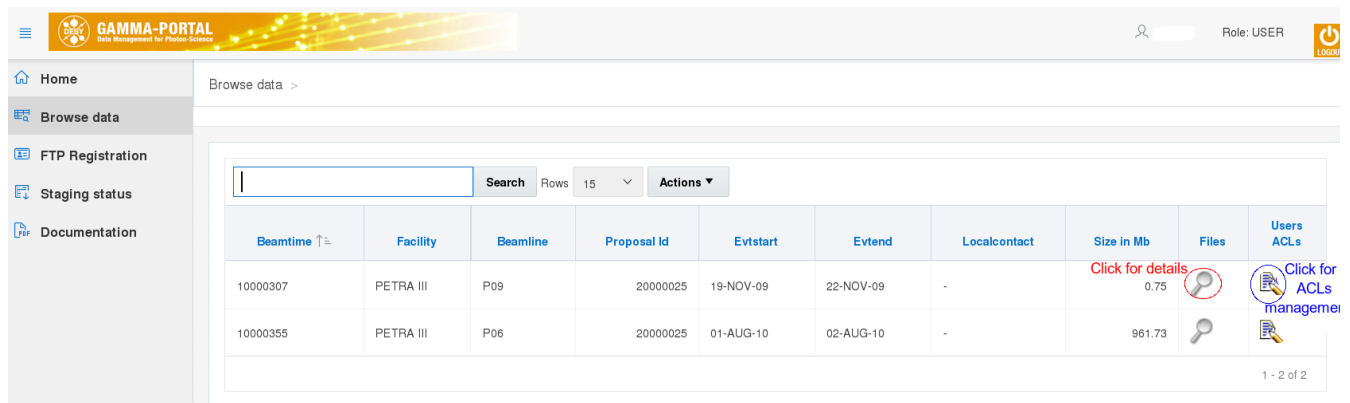

The Gamma Portal

The [Gamma Portal](#) is a web portal for downloading and managing data taken at the PETRA-III accelerator or by PETRA-III scientists at other light sources. There are two versions of the portal which are both actively maintained. The older one manages data handled using the storage system in production until March 2015. The new one manages data taken with the new data acquisition and storage system that went productive in April 2015.

- Home page

- Users search files with the help of Gamma-Portal. They can inspect the metadata associated with selected files. The view 'Browse data' in the Portal displays an overview on the datasets in dCache or in Filesystem.

- **FTP-Configuration. Downloading beam time data**

Access to beamtime data from outside DESY is provided via an authenticated FTP service. This allows you to download your data even while the experiment is still running.