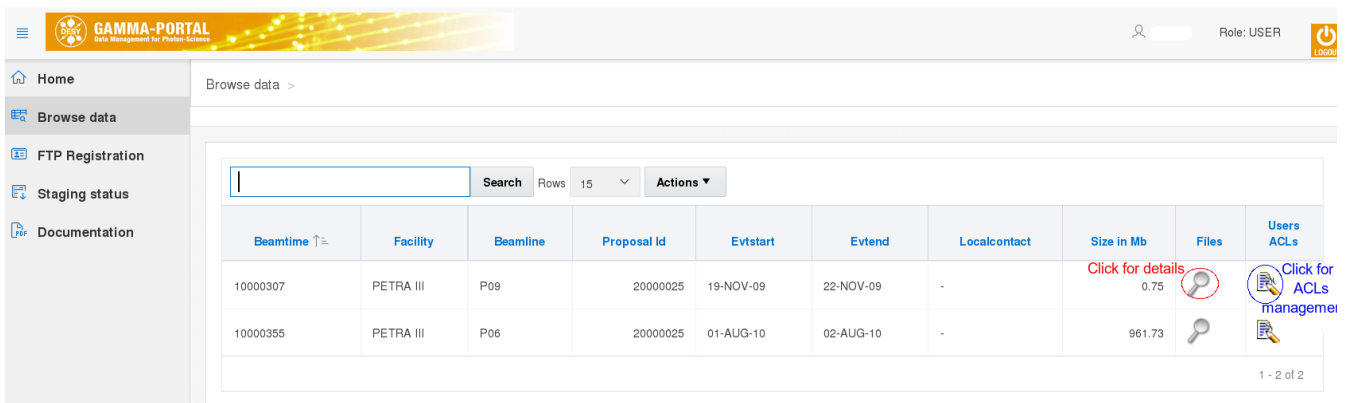

# The Gamma Portal

The [Gamma Portal](#) is a web portal for downloading and managing data taken at the PETRA-III accelerator or by PETRA-III scientists at other light sources. There are two versions of the portal which are both actively maintained. The older one manages data handled using the storage system in production until March 2015. The new one manages data taken with the new data acquisition and storage system that went productive in April 2015.

- Home page

- Users search files with the help of Gamma-Portal. They can inspect the metadata associated with selected files. The view 'Browse data' in the Portal displays an overview on the datasets in dCache or in Filesystem.

- **FTP-Configuration. Downloading beam time data**

Access to beamtime data from outside DESY is provided via an authenticated FTP service. This allows you to download your data even while the experiment is still running.