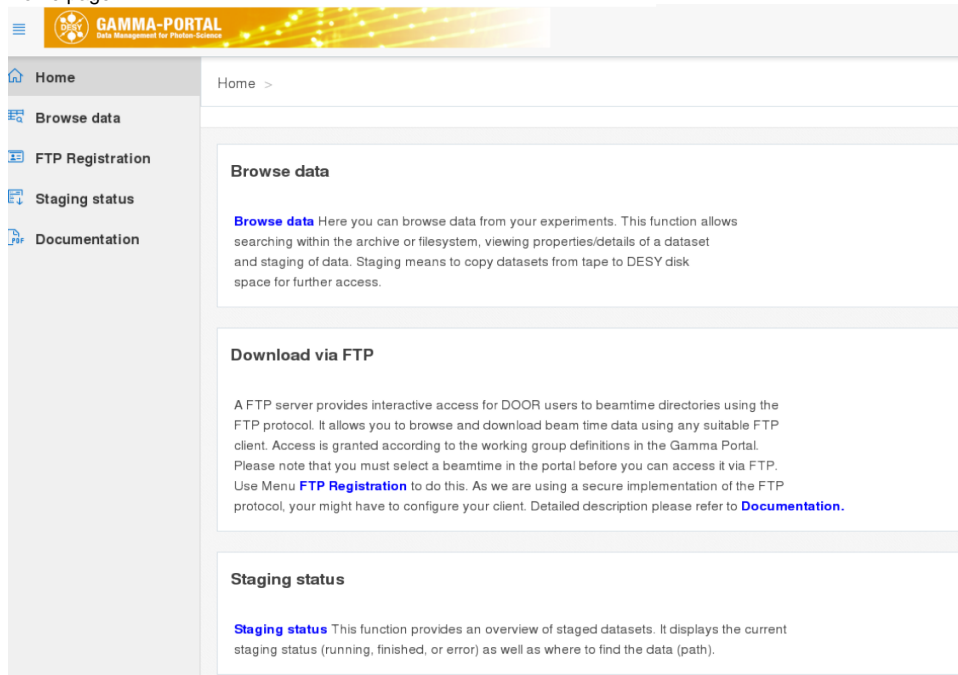

# The Gamma Portal

The [Gamma Portal](#) is a web portal for downloading and managing data taken at the PETRA-III accelerator or by PETRA-III scientists at other light sources. There are two versions of the portal which are both actively maintained. The older one manages data handled using the storage system in production until March 2015. The new one manages data taken with the new data acquisition and storage system that went productive in April 2015.

- Home page

- Users search files with the help of Gamma-Portal. They can inspect the metadata associated with selected files. The view 'Browse data' in the Portal displays an overview on the datasets in dCache or in Filesystem.

- **FTP-Configuration. Downloading beam time data**

Access to beamtime data from outside DESY is provided via an authenticated FTP service. This allows you to download your data even while the experiment is still running.