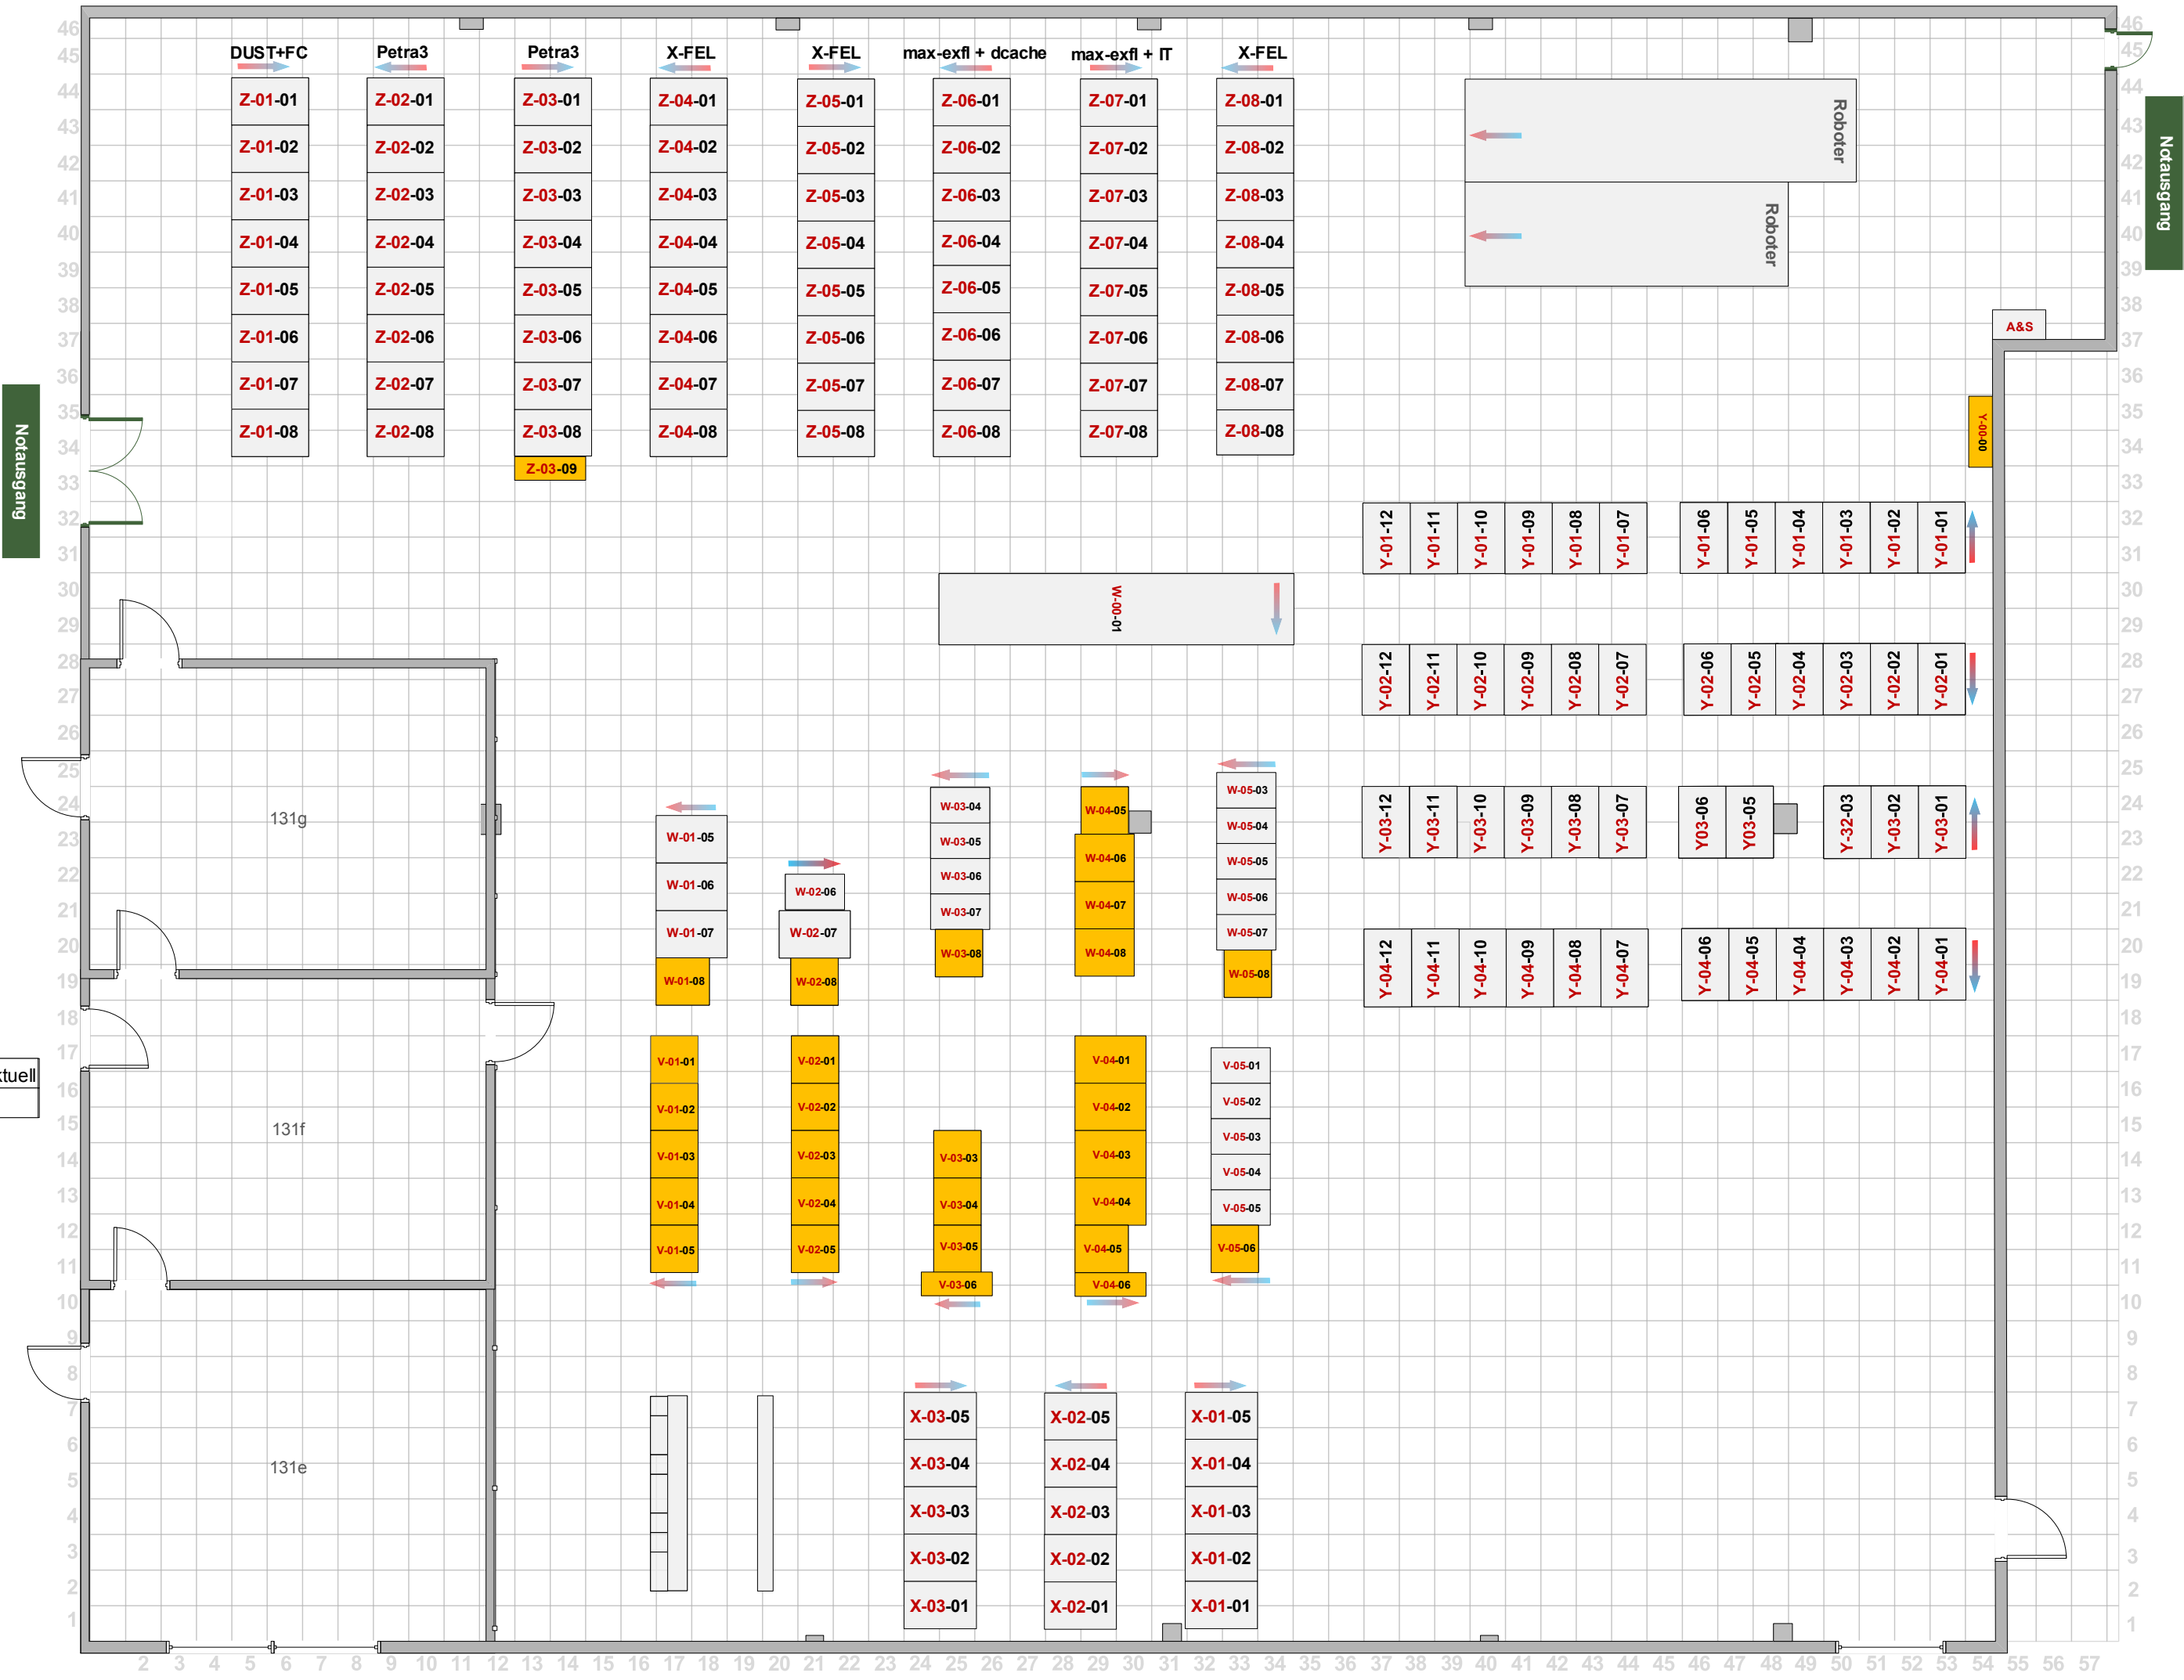

- Racks
- Produktiv
 - Spare
 - Leer
 - Geplant weg
 - Netzwerk

DESY RZ1 Aktuell
changed: 06.05.2022

DUST+FC	Petra3	Petra3	X-FEL	X-FEL	max-exfl + dcache	max-exfl + IT	X-FEL
Z-01-01	Z-02-01	Z-03-01	Z-04-01	Z-05-01	Z-06-01	Z-07-01	Z-08-01
Z-01-02	Z-02-02	Z-03-02	Z-04-02	Z-05-02	Z-06-02	Z-07-02	Z-08-02
Z-01-03	Z-02-03	Z-03-03	Z-04-03	Z-05-03	Z-06-03	Z-07-03	Z-08-03
Z-01-04	Z-02-04	Z-03-04	Z-04-04	Z-05-04	Z-06-04	Z-07-04	Z-08-04
Z-01-05	Z-02-05	Z-03-05	Z-04-05	Z-05-05	Z-06-05	Z-07-05	Z-08-05
Z-01-06	Z-02-06	Z-03-06	Z-04-06	Z-05-06	Z-06-06	Z-07-06	Z-08-06
Z-01-07	Z-02-07	Z-03-07	Z-04-07	Z-05-07	Z-06-07	Z-07-07	Z-08-07
Z-01-08	Z-02-08	Z-03-08	Z-04-08	Z-05-08	Z-06-08	Z-07-08	Z-08-08
		Z-03-09					

Y-01-12	Y-01-11	Y-01-10	Y-01-09	Y-01-08	Y-01-07	Y-01-06	Y-01-05	Y-01-04	Y-01-03	Y-01-02	Y-01-01
Y-02-12	Y-02-11	Y-02-10	Y-02-09	Y-02-08	Y-02-07	Y-02-06	Y-02-05	Y-02-04	Y-02-03	Y-02-02	Y-02-01
Y-03-12	Y-03-11	Y-03-10	Y-03-09	Y-03-08	Y-03-07	Y-03-06	Y-03-05		Y-03-03	Y-03-02	Y-03-01
Y-04-12	Y-04-11	Y-04-10	Y-04-09	Y-04-08	Y-04-07	Y-04-06	Y-04-05	Y-04-04	Y-04-03	Y-04-02	Y-04-01

W-01-05	W-01-06	W-01-07	W-01-08	W-02-06	W-02-07	W-02-08	W-03-04	W-03-05	W-03-06	W-03-07	W-03-08	W-04-05	W-04-06	W-04-07	W-04-08	W-05-03	W-05-04	W-05-05	W-05-06	W-05-07	W-05-08				
V-01-01	V-01-02	V-01-03	V-01-04	V-01-05	V-02-01	V-02-02	V-02-03	V-02-04	V-02-05	V-03-03	V-03-04	V-03-05	V-03-06	V-04-01	V-04-02	V-04-03	V-04-04	V-04-05	V-04-06	V-05-01	V-05-02	V-05-03	V-05-04	V-05-05	V-05-06

X-03-05	X-02-05	X-01-05	X-03-04	X-02-04	X-01-04	X-03-03	X-02-03	X-01-03	X-03-02	X-02-02	X-01-02	X-03-01	X-02-01	X-01-01
---------	---------	---------	---------	---------	---------	---------	---------	---------	---------	---------	---------	---------	---------	---------